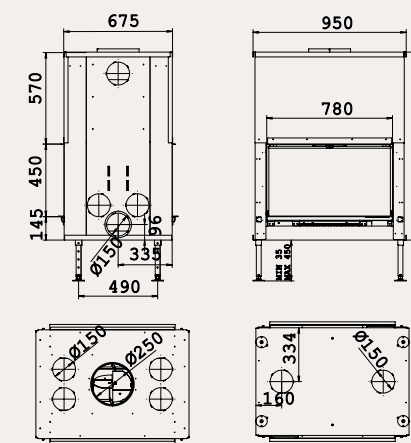

Passion for fire

ТОПКИ С ПОДЪЕМНОЙ ДВЕРЦЕЙ ДВУХФАСАДНЫЕ ■ TWO-FACING LIFT-DOOR STOVES

LUNA 850 DV GOLD +

МОЩНОСТЬ / CAPACITY 9-15 кВт / KW
ВЕС / WEIGHT 300 кг / KG
ВИДИМЫЕ РАЗМЕРЫ ОКНА / FINISHED SIZE 660 X 780 MM
ДЫМОВОЙ ПАТРУБОК / SMOKE CONDUIT Ø 250 MM
СЕЧЕНИЕ ДЫМОВОГО КАНАЛА / BUSHELS 200/200
См. стр. 30 / SEE P.30

LUNA 1000 DV GOLD +

МОЩНОСТЬ / CAPACITY 10-16 кВт / KW
ВЕС / WEIGHT 330 кг / KG
ВИДИМЫЕ РАЗМЕРЫ ОКНА / FINISHED SIZE 700 X 930 MM
ДЫМОВОЙ ПАТРУБОК / SMOKE CONDUIT Ø 300 MM
СЕЧЕНИЕ ДЫМОВОГО КАНАЛА / BUSHELS 250/250
См. стр. 30 / SEE P.30

LUNA 850 DH GOLD +

МОЩНОСТЬ / CAPACITY 8-14 кВт / KW
ВЕС / WEIGHT 290 кг / KG
ВИДИМЫЕ РАЗМЕРЫ ОКНА / FINISHED SIZE 450 X 780 MM
ДЫМОВОЙ ПАТРУБОК / SMOKE CONDUIT Ø 250 MM
СЕЧЕНИЕ ДЫМОВОГО КАНАЛА / BUSHELS 200/200
См. стр. 30 / SEE P.30